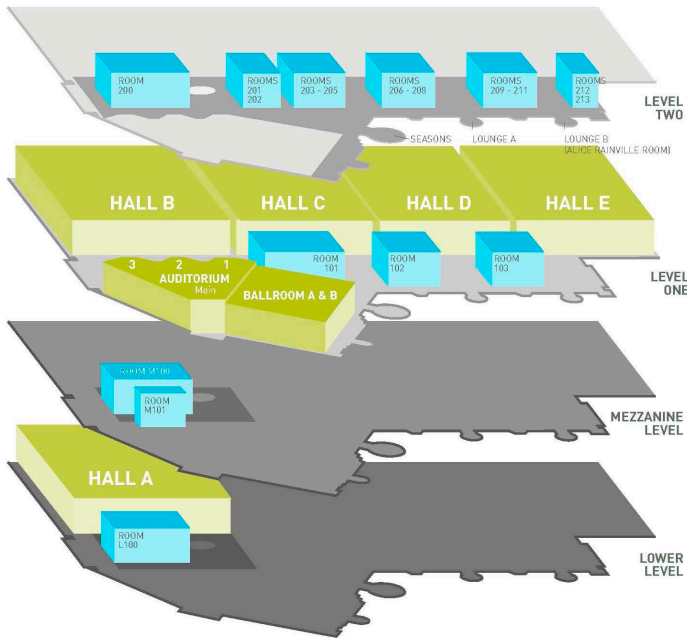

## Shopping, Dining & Entertainment

©2019 Hedberg Maps. All Rights Reserved. Licensed to Meet Minneapolis through June 2020. This map may be linked to, but may not be posted on any website besides Meet Minneapolis, or reproduced in quantity by any third party. [hedbergmaps.com](http://hedbergmaps.com)

### KEY

- Dining - Shopping - Business
- Skyways
- PARKING P Lots P Ramps
- METRO LIGHT RAIL
- Hotels
- Attractions
- Parks & Plazas

# ALL LEVELS STACKED