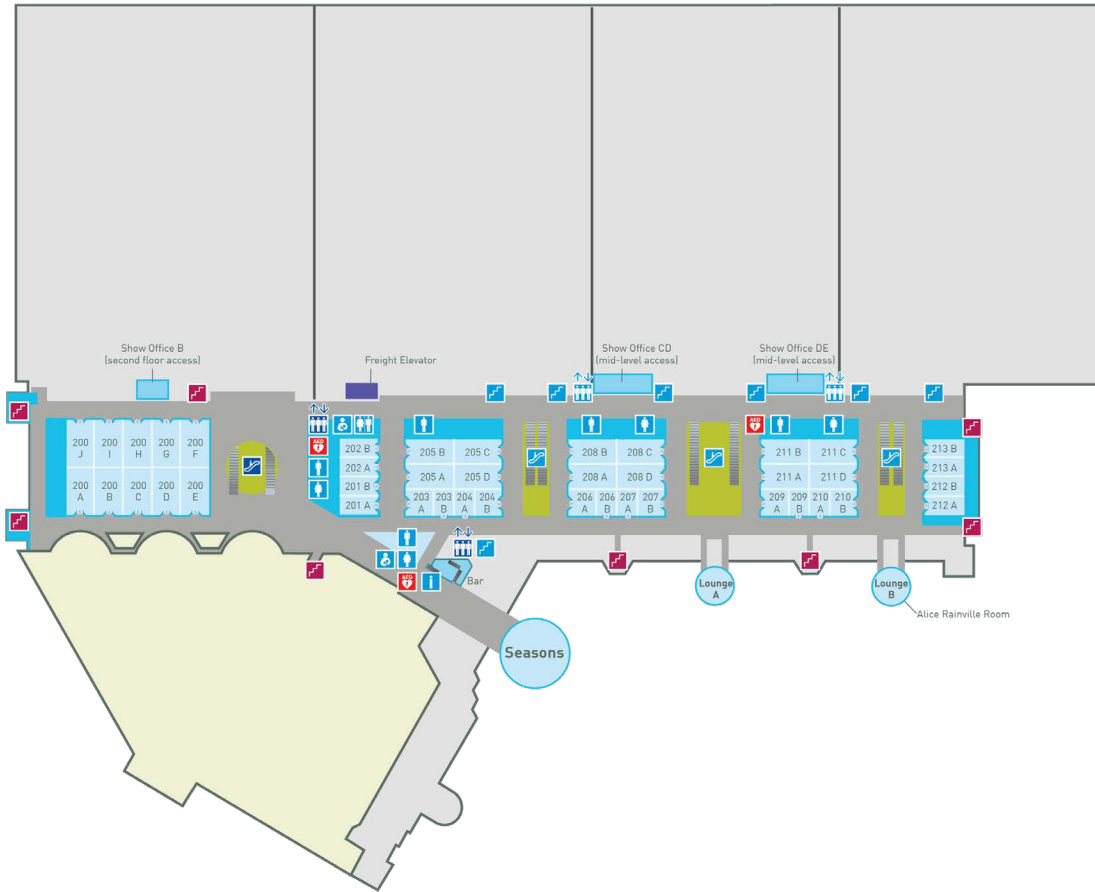

LEVEL TWO

LOWER LEVEL

MEZZANINE LEVEL

View floor plans online at floorplans.minneapolisconventioncenter.com