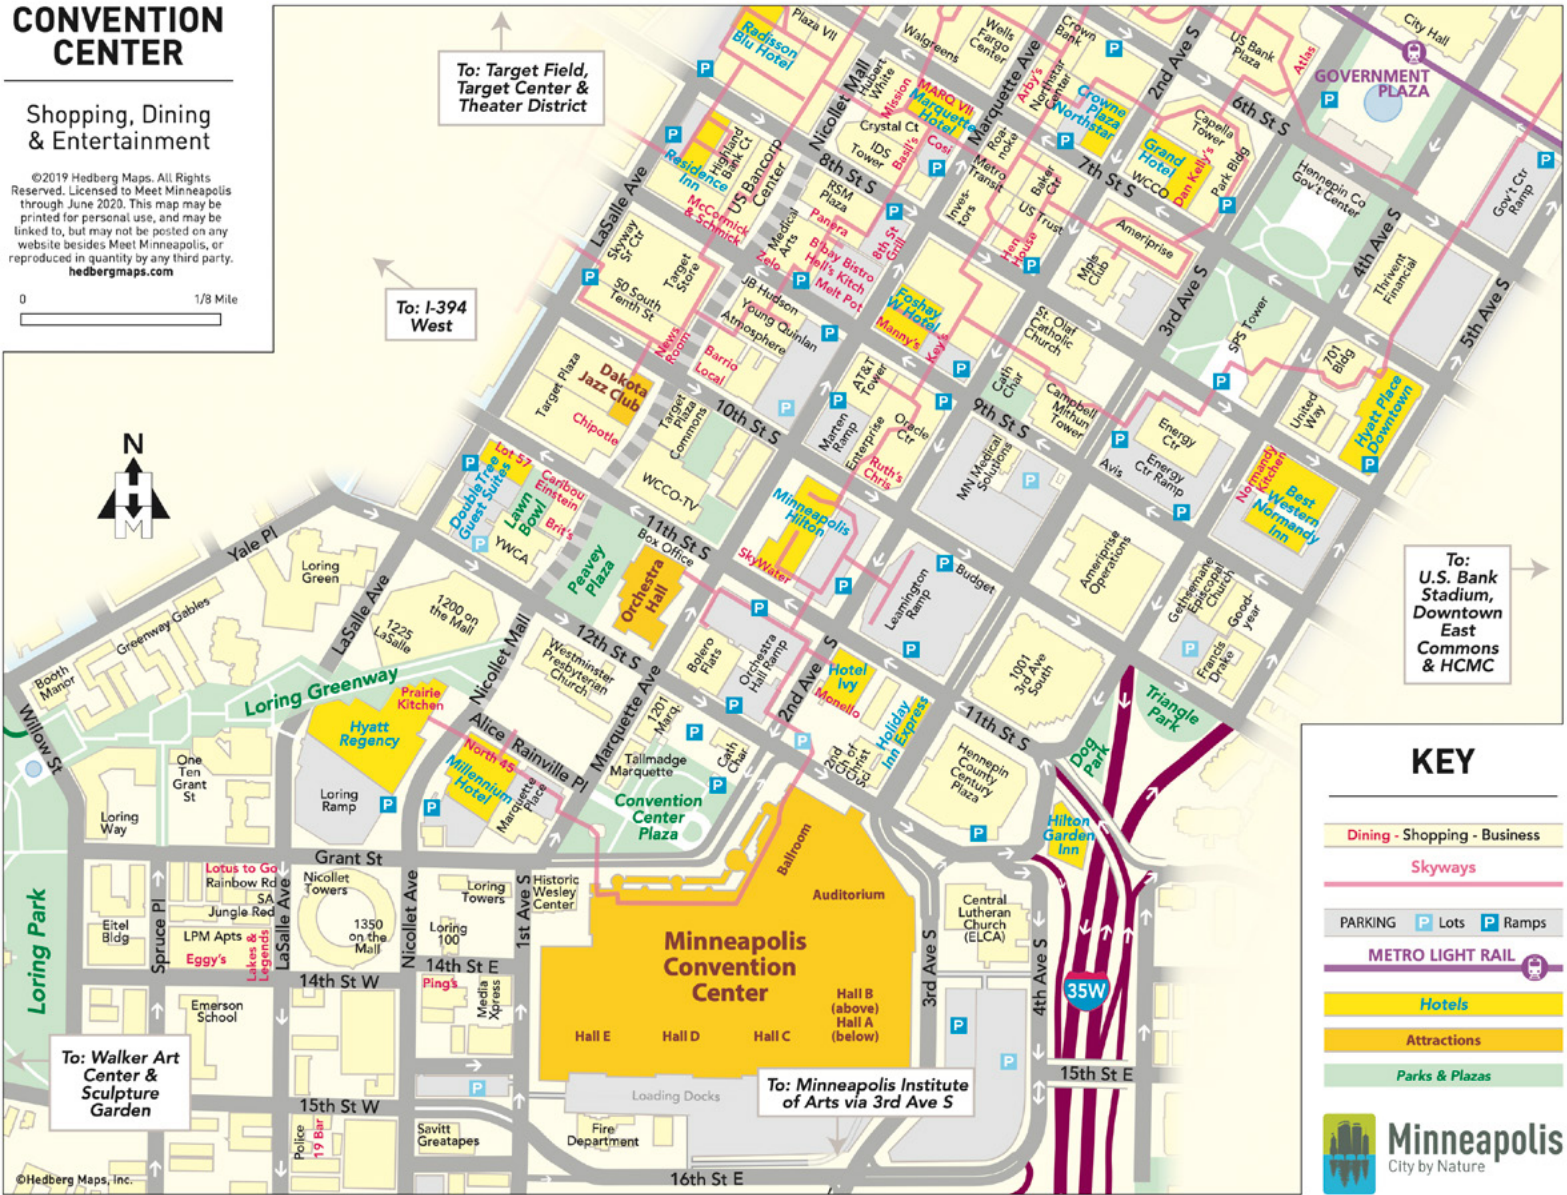

CONVENTION CENTER

Shopping, Dining & Entertainment

0 1/8 Mile

KEY

- Dining - Shopping - Business
- Skyways
- PARKING P Lots P Ramps
- METRO LIGHT RAIL
- Hotels
- Attractions
- Parks & Plazas