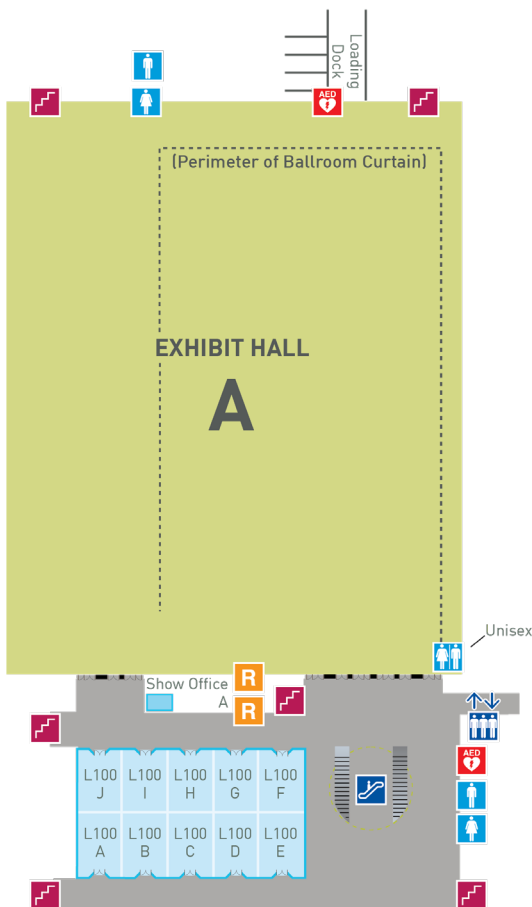

LOWER LEVEL